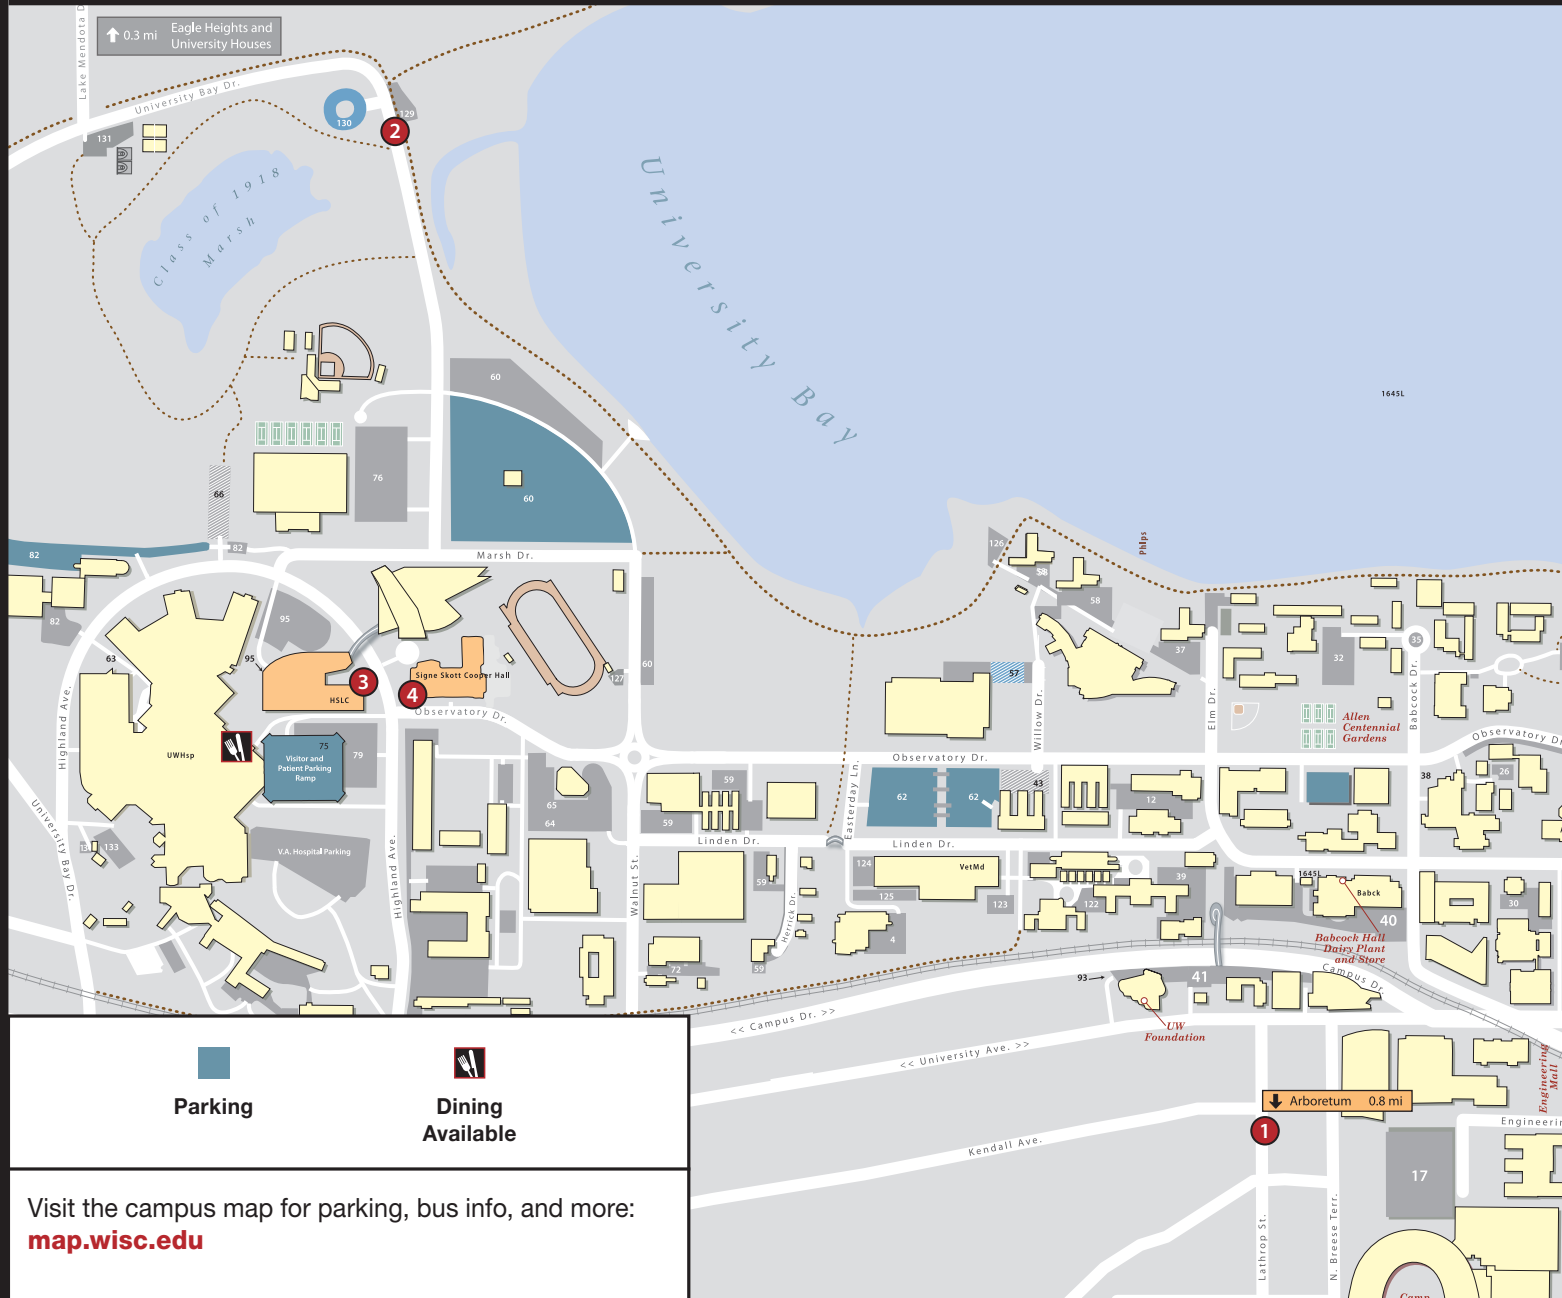

UW Science Expeditions

April 1-3, 2016

WISCONSIN
UNIVERSITY OF WISCONSIN-MADISON

More information at science.wisc.edu

Sunday, April 3 Destinations for Exploration

1. **1 UW-Madison Arboretum**
   1207 Seminole Highway
   1 -2:30 pm
   Transitions Arboretum Walk
2. **2 Guided Tour of Picnic Point**
   Lot 129, 2004 University Bay Dr.
   2 pm - 3:30 pm
3. **3 Health Sciences Learning Center**
   750 Highland Dr.
   10 am - 2 pm
   Exploration Stations
4. **4 School of Nursing, Signe Skott Cooper Hall**
   701 Highland Ave.
   10 am - 2 pm
   Exploration Stations
   Truly Remarkable Loon 2 pm

Visit the campus map for parking, bus info, and more:
map.wisc.edu