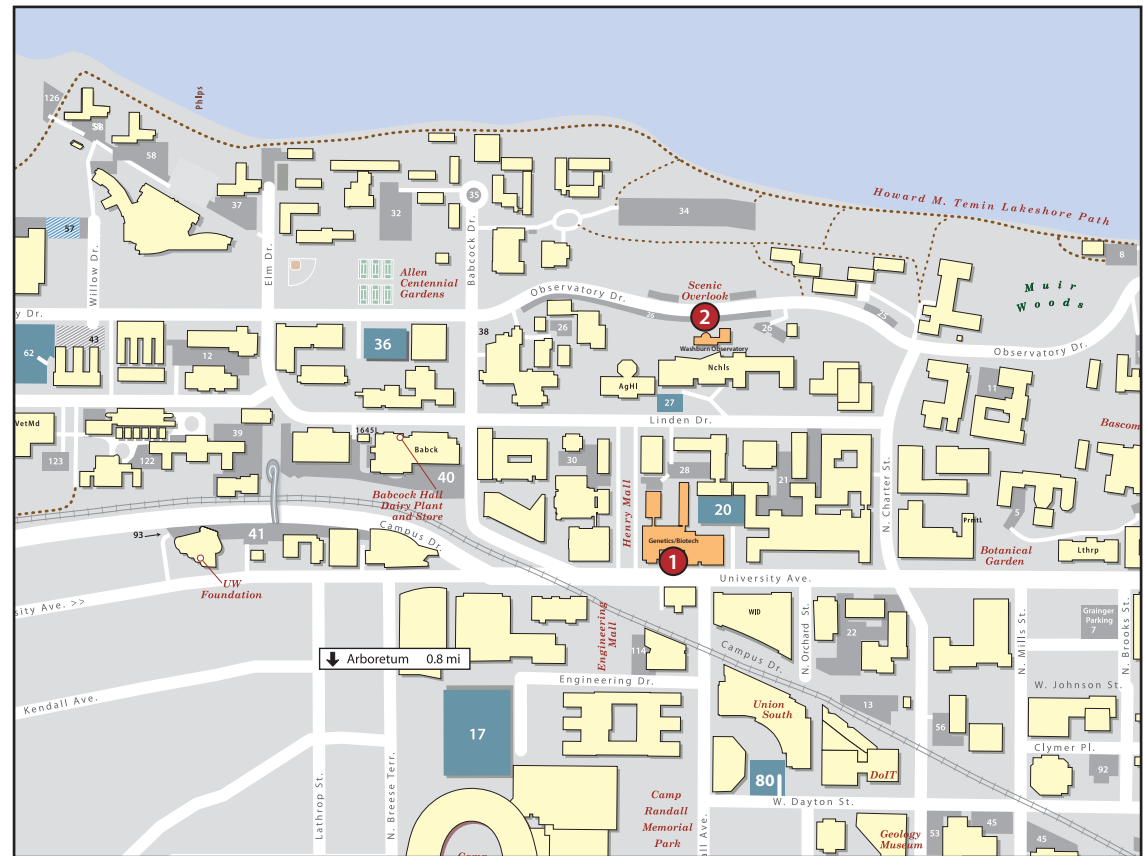

Parking Options

- Lot 17, 1525 Engineering Drive
- Lot 20, 1390 University Avenue
- Lot 36, 1645 Observatory Drive

WISCONSIN
UNIVERSITY OF WISCONSIN-MADISON

UW Science Expeditions 2016

April 1, 2 & 3

Come Explore Science at UW-Madison's Campus Open House

www.science.wisc.edu

Saturday, April 2 | Events | Page 1 of 2

EVENT PLACE	EXPLORATION STATIONS Town Center Discovery Building, 330 N. Orchard St.	DAIRY CATTLE CENTER TOUR & ROAMING THROUGH THE RUMEN Dairy Cattle Center 1815 Linden Dr.	INSECT RESEARCH COLLECTION Room 147 Russell Labs 1630 Linden Dr.	PLANETARIUM SHOWS "Chasing the Ghost Particle" Sterling Hall Planetarium 475 Charter St.	SCIENTIFIC GLASSBLOWING TOUR Room B-201 Chemistry Bldg. 1101 University Ave.	SPICE CHEMISTRY SHOW 1351 Chemistry Bldg. 1101 University Ave.	PUBLIC VIEWING AT WASHBURN OBSERVATORY Washburn Observatory 1401 Observatory Drive	WONDERS OF PHYSICS "The Physics of Plasma" Room 2103 Chamberlin Hall 1150 University Ave
9 am								
10 am	10 am - 2 pm	9:30 am - 3:30 pm		Chasing the Ghost Particle shows on the hour with digital data planetarium tours following, except after the 2 pm showing. Seating is limited, first come, first seated	10 am - 2 pm			10 -10:30 am
11 am						11 am - 12 pm		
12 pm							12 -12:30 pm	
1 pm								
2 pm			12 - 4 pm			2 - 3 pm		2 -2:30 pm
3 pm								
4 pm								
8 pm							Weather permitting 8 - 10 pm	
9 pm								

UW Science Expeditions

April 1-3, 2016

WISCONSIN
UNIVERSITY OF WISCONSIN-MADISON

More information at science.wisc.edu

Sunday, April 3 Destinations for Exploration

- 1 UW-Madison Arboretum**
1207 Seminole Highway
1 -2:30 pm
Transitions Arboretum Walk
- 2 Guided Tour of Picnic Point**
Lot 129, 2004 University Bay Dr.
2 pm - 3:30 pm
- 3 Health Sciences Learning Center**
750 Highland Dr.
10 am - 2 pm
Exploration Stations
- 4 School of Nursing, Signe Skott Cooper Hall**
701 Highland Ave.
10 am - 2 pm
Exploration Stations
Truly Remarkable Loon 2 pm