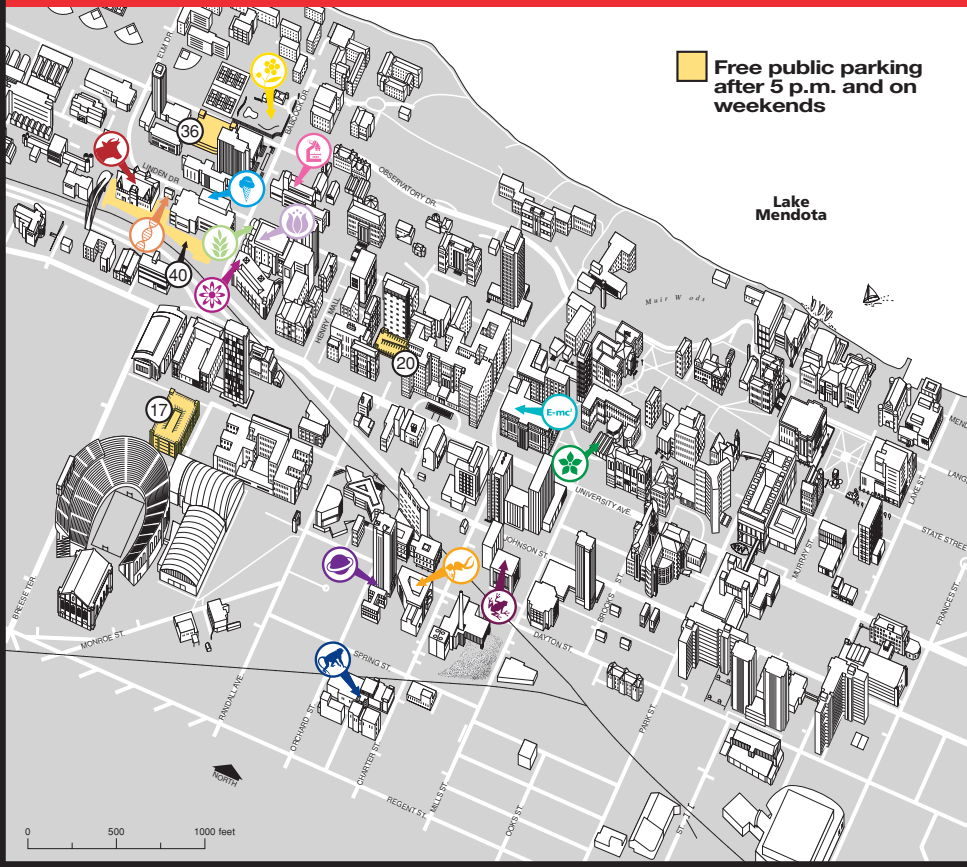

# science expeditions

University of Wisconsin-Madison

 Free public parking  
after 5 p.m. and on  
weekends

-  **Allen Centennial Gardens**  
620 Babcock Dr.
-  **Atmospheric, Oceanic & Space Sciences**  
1225 W. Dayton St.
-  **Babcock Hall and Dairy Store**  
1605 Linden Dr.
-  **Biochemistry Addition**  
433 Babcock Dr.
-  **Botany Greenhouse**  
1100 University Ave.
-  **D.C. Smith Greenhouse**  
465 Babcock Dr.
-  **Geology Museum**  
1215 West Dayton St.
-  **Horticulture**  
1575 Linden Dr.
-  **Microbial Sciences**  
1565 Observatory Dr.
-  **Physics Museum**  
1150 University Ave.
-  **Primate Center Learning Lobby**  
1220 Capitol Ct.
-  **Science House**  
1645 Linden Dr.
-  **Stock Pavilion**  
1675 Linden Dr.
-  **Zoology Museum**  
250 N. Mills St.